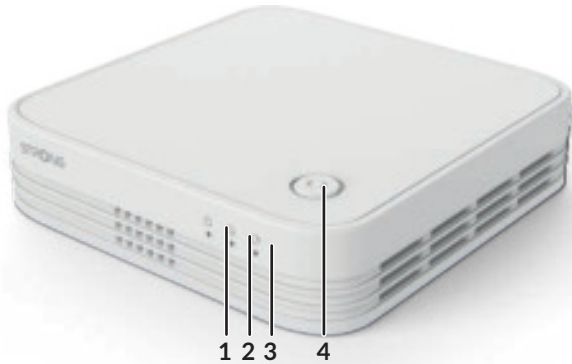

Wi-Fi Mesh Home Kit 1200 UK

1. Power LED
2. WAN LED
3. Pairing LED
4. Connect & Secure (WPS) button
5. 3x Gigabit LAN/WAN Ethernet ports
6. Reset button
7. Power supply connector

Wi-Fi

Frequency	2.4 GHz and 5 GHz concurrent
Standards	IEEE 802.11ac/n/g/b/a, IEEE 802.11d, IEEE 802.11h, IEEE 802.11e, IEEE 802.11i
Signal Rate	5 GHz: Up to 867 Mbit/s 2.4 GHz: Up to 300 Mbit/s
Security	WPA/WPA-PSK & WPA2/WPA2-PSK
Antenna	4x internal antennas
Transmit Power	Europe: <20 dBm (2.4 GHz), <23 dBm (5 GHz)
Supported Channels	5 GHz: 36, 40, 44, 48, 52, 56, 60, 64, 100, 104, 108, 112 2.4 GHz: 1, 2, 3, 4, 5, 6, 7, 8, 9, 10, 11, 12, 13

Mesh technology

Easy MESH Support (MAP R1)	Automatically Organized Network
	Auto Configuration
	Seamless Roaming
	Auto MESH Routing
	User Load Balancing
	Auto Healing (Redundancy and Fail-over)
	Intelligent roaming (Band/Channel Steering)
Multiple access point architecture (up to 6x Mesh Extender 1200)	
Only one Wi-Fi name all over the house (configuration sharing)	

Hardware

Main Chipset	RTL8197FS
Wi-Fi Chipset	RTL8812FR for 5GHz
Ethernet Ports	3x 10/100/1000M WAN/LAN ports (Auto MDI/MDIX)
Button	Connect & Secure (WPS), Reset
LEDs	Power, WAN, Pairing
Power	External power supply, 12 V/1 A DC
Standards	IEEE 802.3, IEEE 802.3u, IEEE 802.3ab

Other specifications

Certification	CE
Power consumption per unit	< 6W
Package contents	2x Mesh Extender 1200 2x Power Supply Units (12 V/1 A DC) 1x CAT5E Ethernet Cable 1x Installation Instructions, Warranty Card
System Requirements	Internet Browser
Environment	Operating temperature: 0° C~+45° C Storage temperature: -20° C~+70° C Operating humidity: 10%~95% non-condensing Storage humidity: 10%~95% non-condensing
Dimensions (WxDxH) per unit	130*130*30 mm
Weight per unit	~220 g

Software

Basic Network	DHCP, DNS, IGMP v1/v2, NAT, IPV4/V6, WDS, WPS, WMM
Management	Web User Interface, Time Settings, Configuration Backup/Restore, Firmware Upgrade, System Log
Internet Protocol	IPV4/V6
STRONG Mesh app	Android and iOS downloadable app to manage the Wi-Fi Mesh network