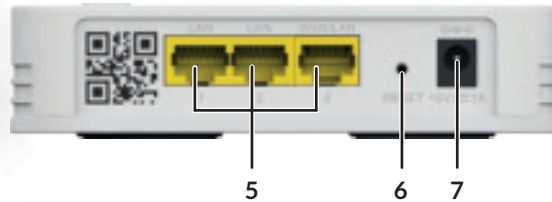

Wi-Fi Mesh Home Kit 1200 UK

1. Power LED
2. WAN LED
3. Pairing LED
4. Connect & Secure (WPS) button
5. 3x Gigabit LAN/WAN Ethernet ports
6. Reset button
7. Power supply connector

Wi-Fi

Frequency	2.4 GHz and 5 GHz concurrent
Standards	IEEE 802.11ac/n/g/b/a, IEEE 802.11d, IEEE 802.11h, IEEE 802.11e, IEEE 802.11i
Signal Rate	5 GHz: Up to 867 Mbit/s 2.4 GHz: Up to 300 Mbit/s
Security	WPA/WPA-PSK & WPA2/WPA2-PSK
Antenna	4x internal antennas
Transmit Power	Europe: <20 dBm (2.4 GHz), <23 dBm (5 GHz)
Supported Channels	5 GHz: 36, 40, 44, 48, 52, 56, 60, 64, 100, 104, 108, 112 2.4 GHz: 1, 2, 3, 4, 5, 6, 7, 8, 9, 10, 11, 12, 13

Mesh technology

Easy MESH Support (MAP R1)	Automatically Organized Network
	Auto Configuration
	Seamless Roaming
	Auto MESH Routing
	User Load Balancing
	Auto Healing (Redundancy and Fail-over)
	Intelligent roaming (Band/Channel Steering)
Multiple access point architecture (up to 6x Mesh Extender 1200)	
Only one Wi-Fi name all over the house (configuration sharing)	

Hardware

Main Chipset	RTL8197FS
Wi-Fi Chipset	RTL8812FR for 5GHz
Ethernet Ports	3x 10/100/1000M WAN/LAN ports (Auto MDI/MDIX)
Button	Connect & Secure (WPS), Reset
LEDs	Power, WAN, Pairing
Power	External power supply, 12 V/1 A DC
Standards	IEEE 802.3, IEEE 802.3u, IEEE 802.3ab

Other specifications

Certification	CE
Power consumption per unit	< 6W
Package contents	2x Mesh Extender 1200 2x Power Supply Units (12 V/1 A DC) 1x CAT5E Ethernet Cable 1x Installation Instructions, Warranty Card
System Requirements	Internet Browser
Environment	Operating temperature: 0° C~+45° C Storage temperature: -20° C~+70° C Operating humidity: 10%~95% non-condensing Storage humidity: 10%~95% non-condensing
Dimensions (WxDxH) per unit	130*130*30 mm
Weight per unit	~220 g

Software

Basic Network	DHCP, DNS, IGMP v1/v2, NAT, IPV4/V6, WDS, WPS, WMM
Management	Web User Interface, Time Settings, Configuration Backup/Restore, Firmware Upgrade, System Log
Internet Protocol	IPV4/V6
STRONG Mesh app	Android and iOS downloadable app to manage the Wi-Fi Mesh network