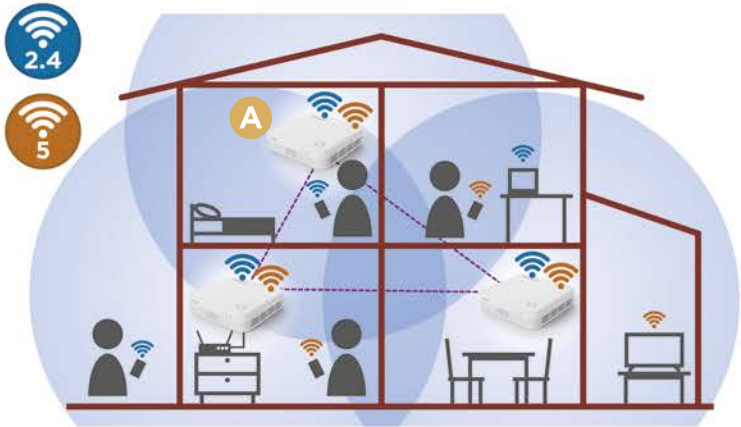

## WI-FI MESH 1200 ADD-ON

Extend your Strong Mesh 1200 Network!

**A**

1x

### Installation Instructions

1x

1x

**1**

+

**2**

3

# ATRIA Mesh App