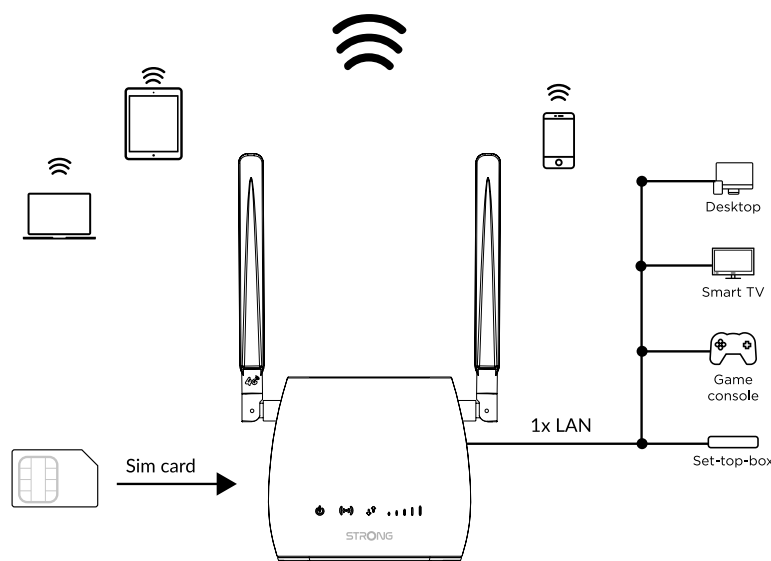

Hardware

Ethernet Port	1x 10/100M LAN port (Auto MDI/MDIX)
Buttons	WPS, Reset, Wi-Fi, Power
LEDs	Power, Wi-Fi, Internet, 4G LTE Signal Level, Ethernet
Power	External power supply, 12 V / 1 A DC
Standards	IEEE 802.11n/g/b, IEEE 802.3, IEEE 802.3u

*SIM card not included

Software

Internet Protocol	IPv4/IPv6 Dual stack
Operation Modes	3G/4G Router, Wireless Router
DHCP	Server, Client
Port Forwarding	Yes
SIP ALG	Yes
SMS	Yes
Dynamic DNS	Dyndns, No-ip
Firewall Security	Port Filtering, Port Mapping, Port Forwarding, URL Filtering, DMZ, Rate Limiting
Management	Data Plan Management, Data Usage Statistics, Web UI Access, Ping & Trace Network Tools, Config Backup

Other specifications

Certification	CE
Package Contents	1x STRONG 4G LTE Router 300M 1x RJ45 Ethernet Cable 1x External Power Supply 1x Quick Installation Guide 1x Nano to Micro SIM Card Adapter*
System Requirements	Windows 7, 8, 8.1, 10, Mac OS X, Linux, Internet Browser
Environment	Operating Temperature: 0 °C ~ +60 °C Storage Temperature: -20 °C ~ +85 °C Operating Humidity: 5%~95% non-condensing Storage Humidity: 5%~95% non-condensing
Dimensions in mm:	155x155x45
Weight in kg:	0.31

EAN: 9120072372582
PCB : 20 pcs